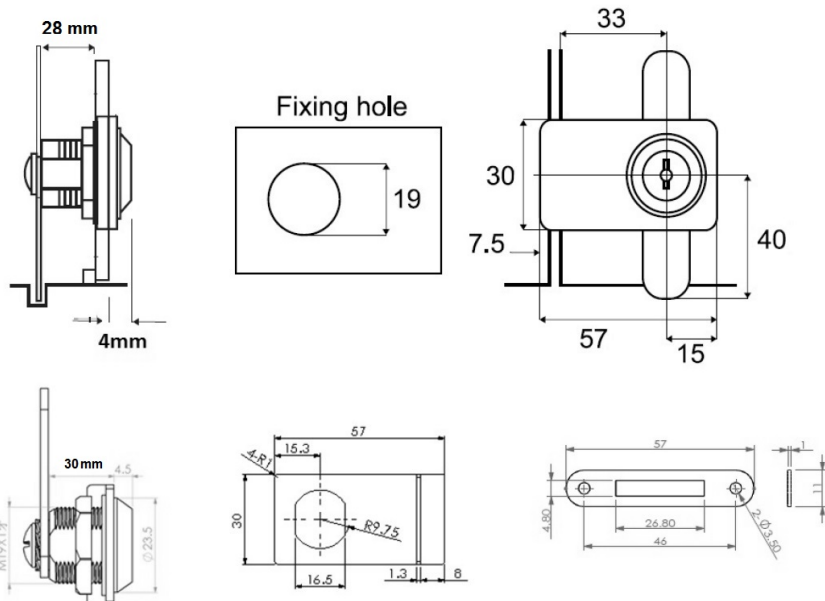

PRODUCT SHEET

Description:

Glass Door Lock 916, CPL, 180DG,W/30mm Cylinder,Cam No.A01, CK:SISO, W/Striker & Front Plate

Item number:

14.09.065-0

Units	Box	Carton	HS Code	Barcode
Pcs.	12	240	8301300000	
				5704866045865